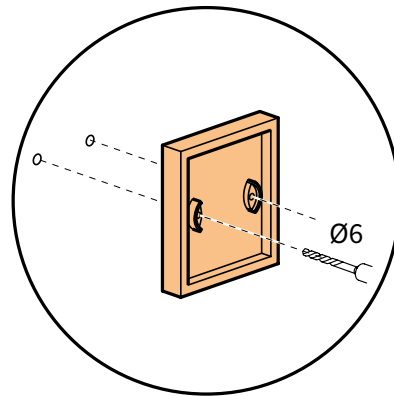

Controleer of de gevel vlak is

V550 Ritzscreen

V550 Ritzscreen

V550 Ritzscreen

6

V550 Ritzscreen

Option