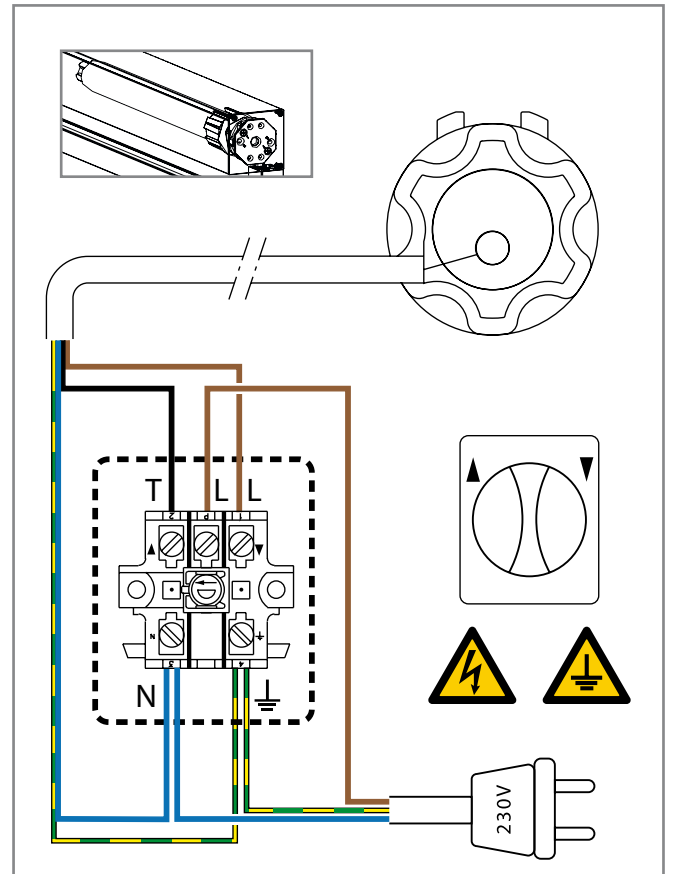

Controleer of de gevel vlak is

V550 Ritzscreen

V550 Ritzscreen

V550 Ritzscreen

6

V550 Ritzscreen

Option