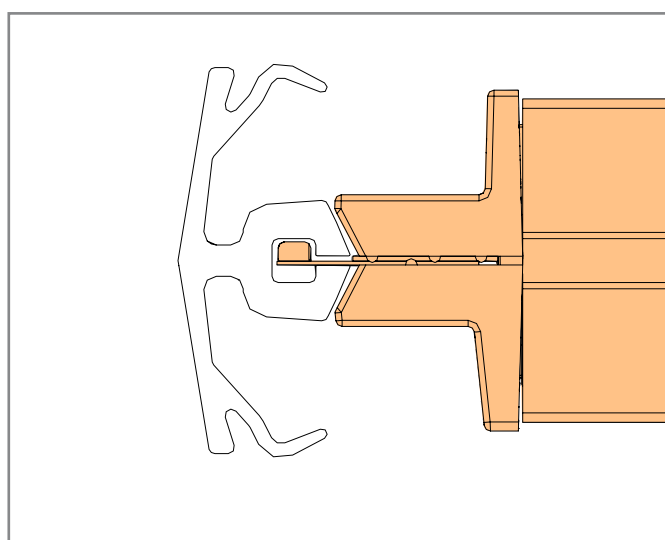

Controleer of de gevel vlak is

V550 Ritzscreen

V550 Ritzscreen

V550 Ritzscreen

6

V550 Ritzscreen

Option