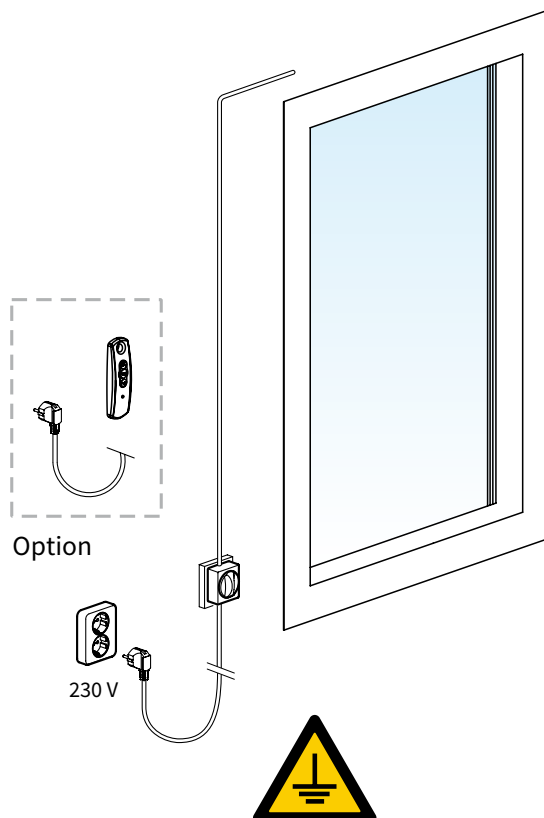

Controleer of de gevel vlak is

V550 Ritzscreen

V550 Ritzscreen

V550 Ritzscreen

6

V550 Ritzscreen

Option