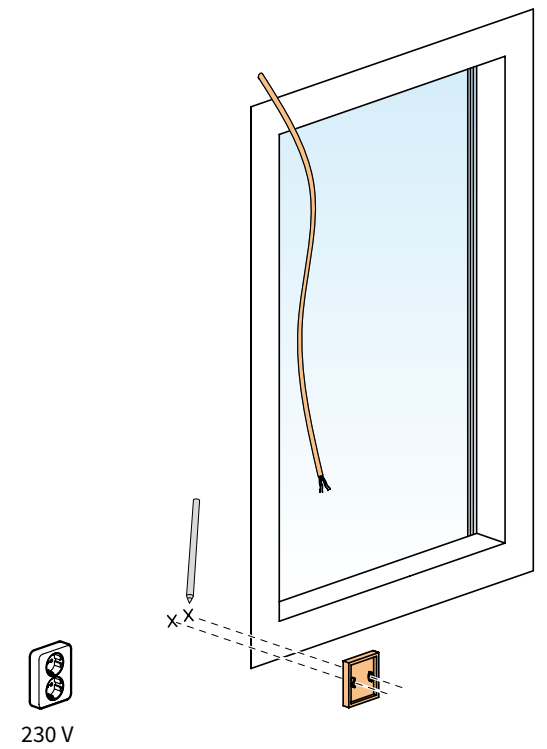

Controleer of de gevel vlak is

V550 Ritzscreen

V550 Ritzscreen

V550 Ritzscreen

6

V550 Ritzscreen

Option