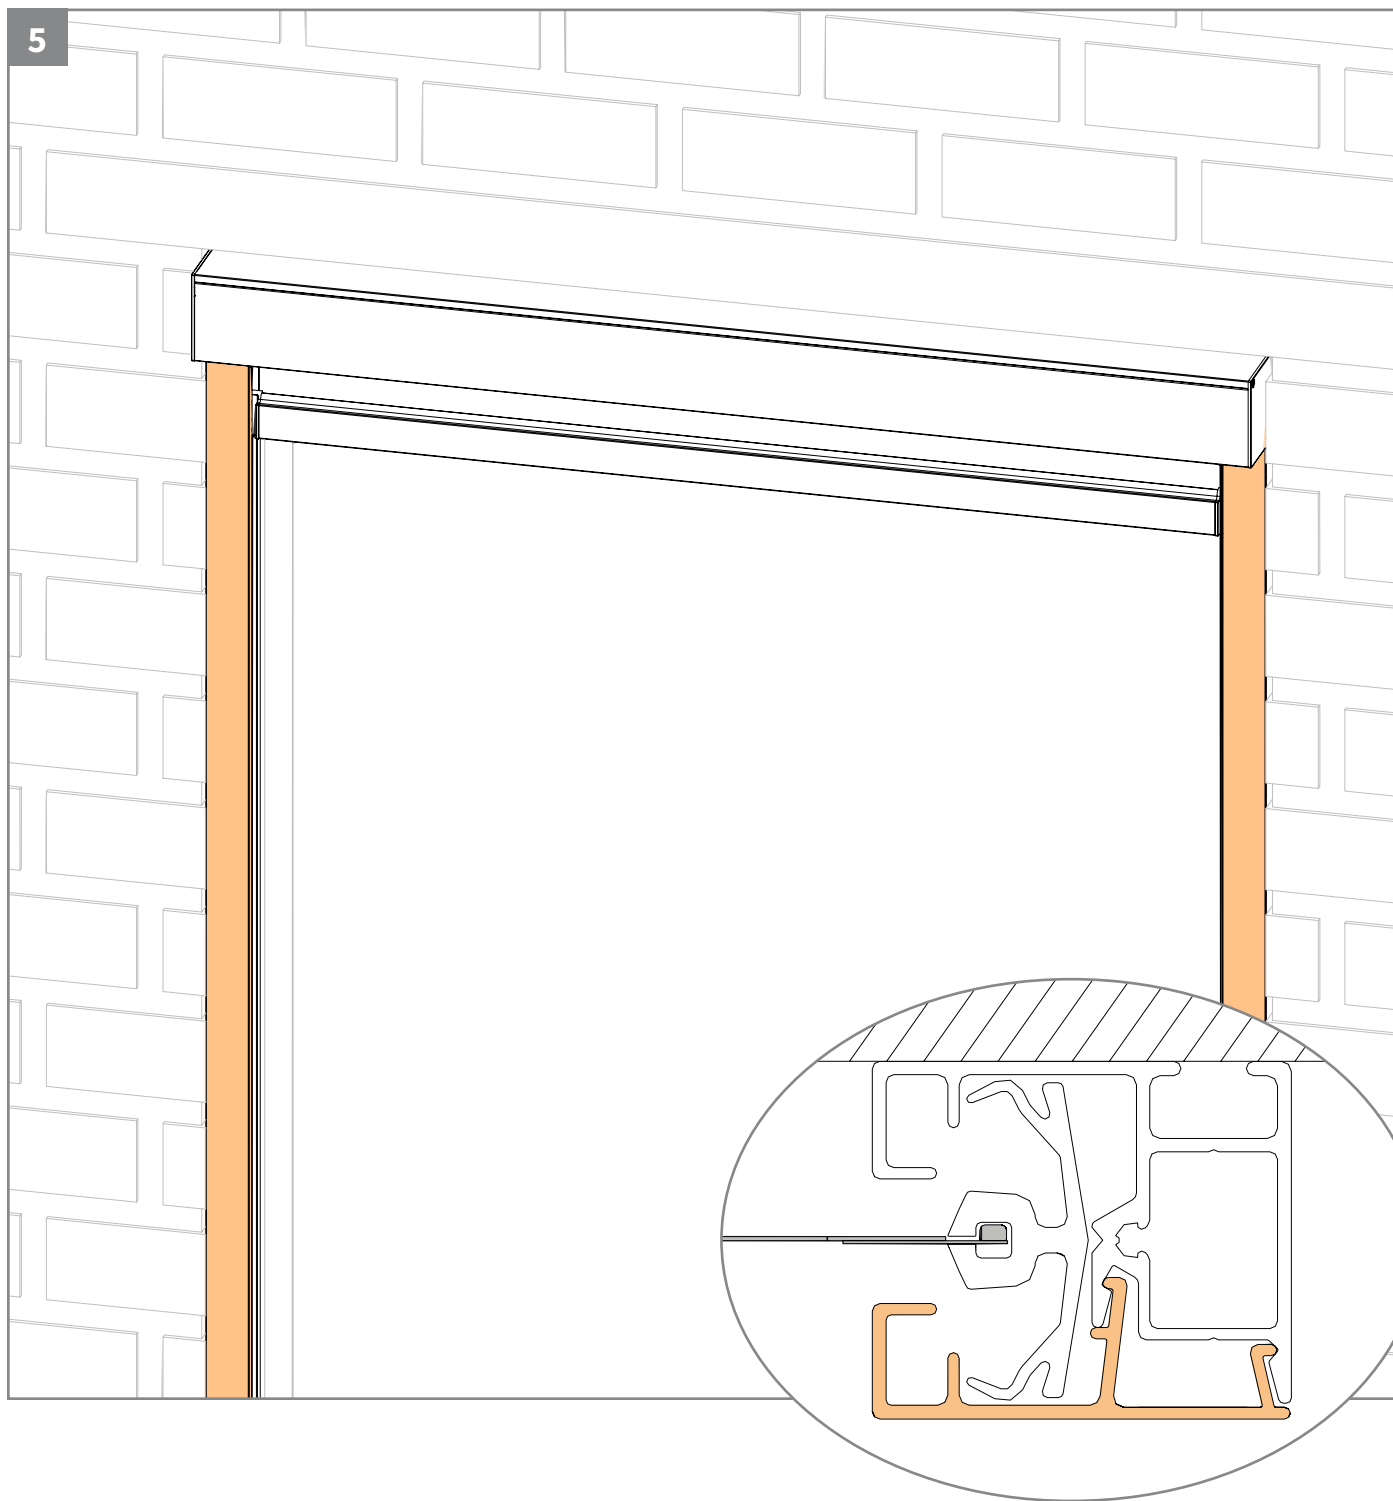

Controleer of de gevel vlak is

V550 Ritzscreen

V550 Ritzscreen

V550 Ritzscreen

6

V550 Ritzscreen

Option