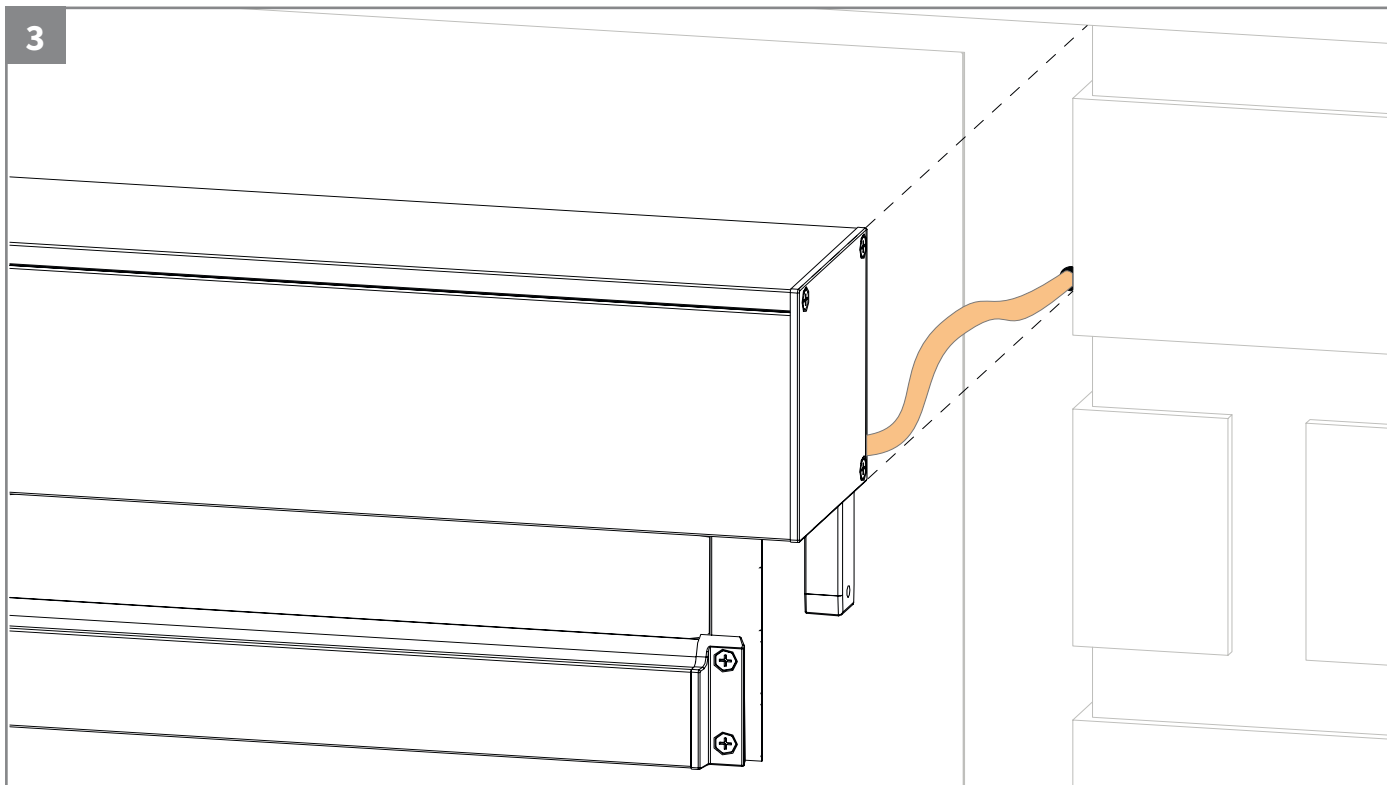

Controleer of de gevel vlak is

V550 Ritzscreen

V550 Ritzscreen

V550 Ritzscreen

6

V550 Ritzscreen

Option