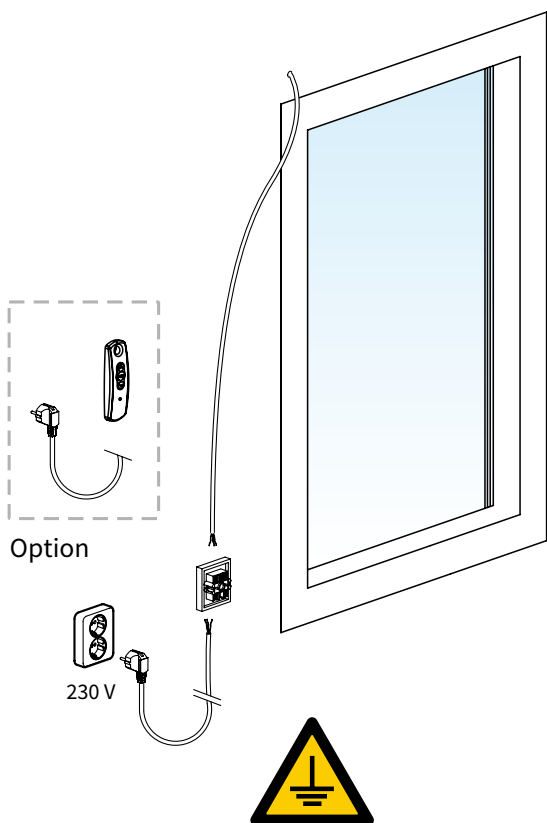

Controleer of de gevel vlak is

V550 Ritzscreen

V550 Ritzscreen

V550 Ritzscreen

6

V550 Ritzscreen

Option