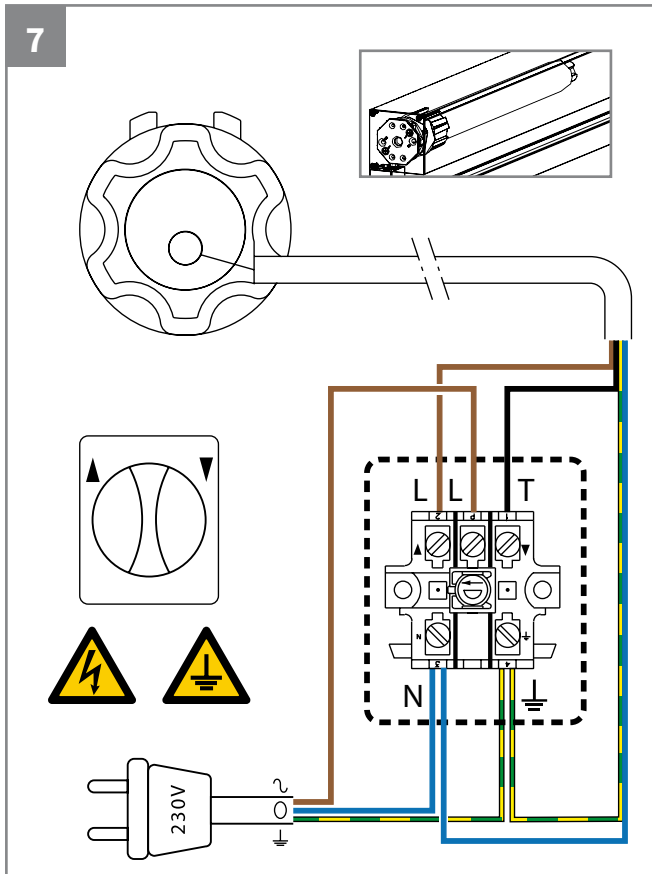

Controleer of de gevel vlak is

V550 Ritzscreen

V550 Ritzscreen

V550 Ritzscreen

6

V550 Ritzscreen

Option