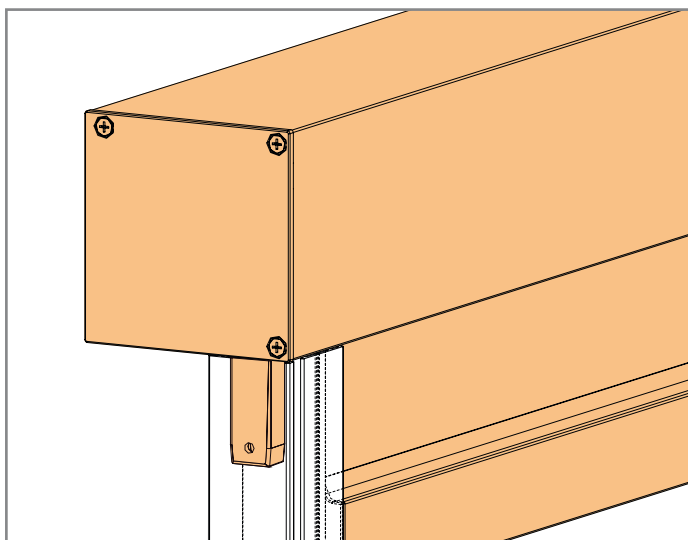

Controleer of de gevel vlak is

V550 Ritzscreen

V550 Ritzscreen

V550 Ritzscreen

6

V550 Ritzscreen

Option