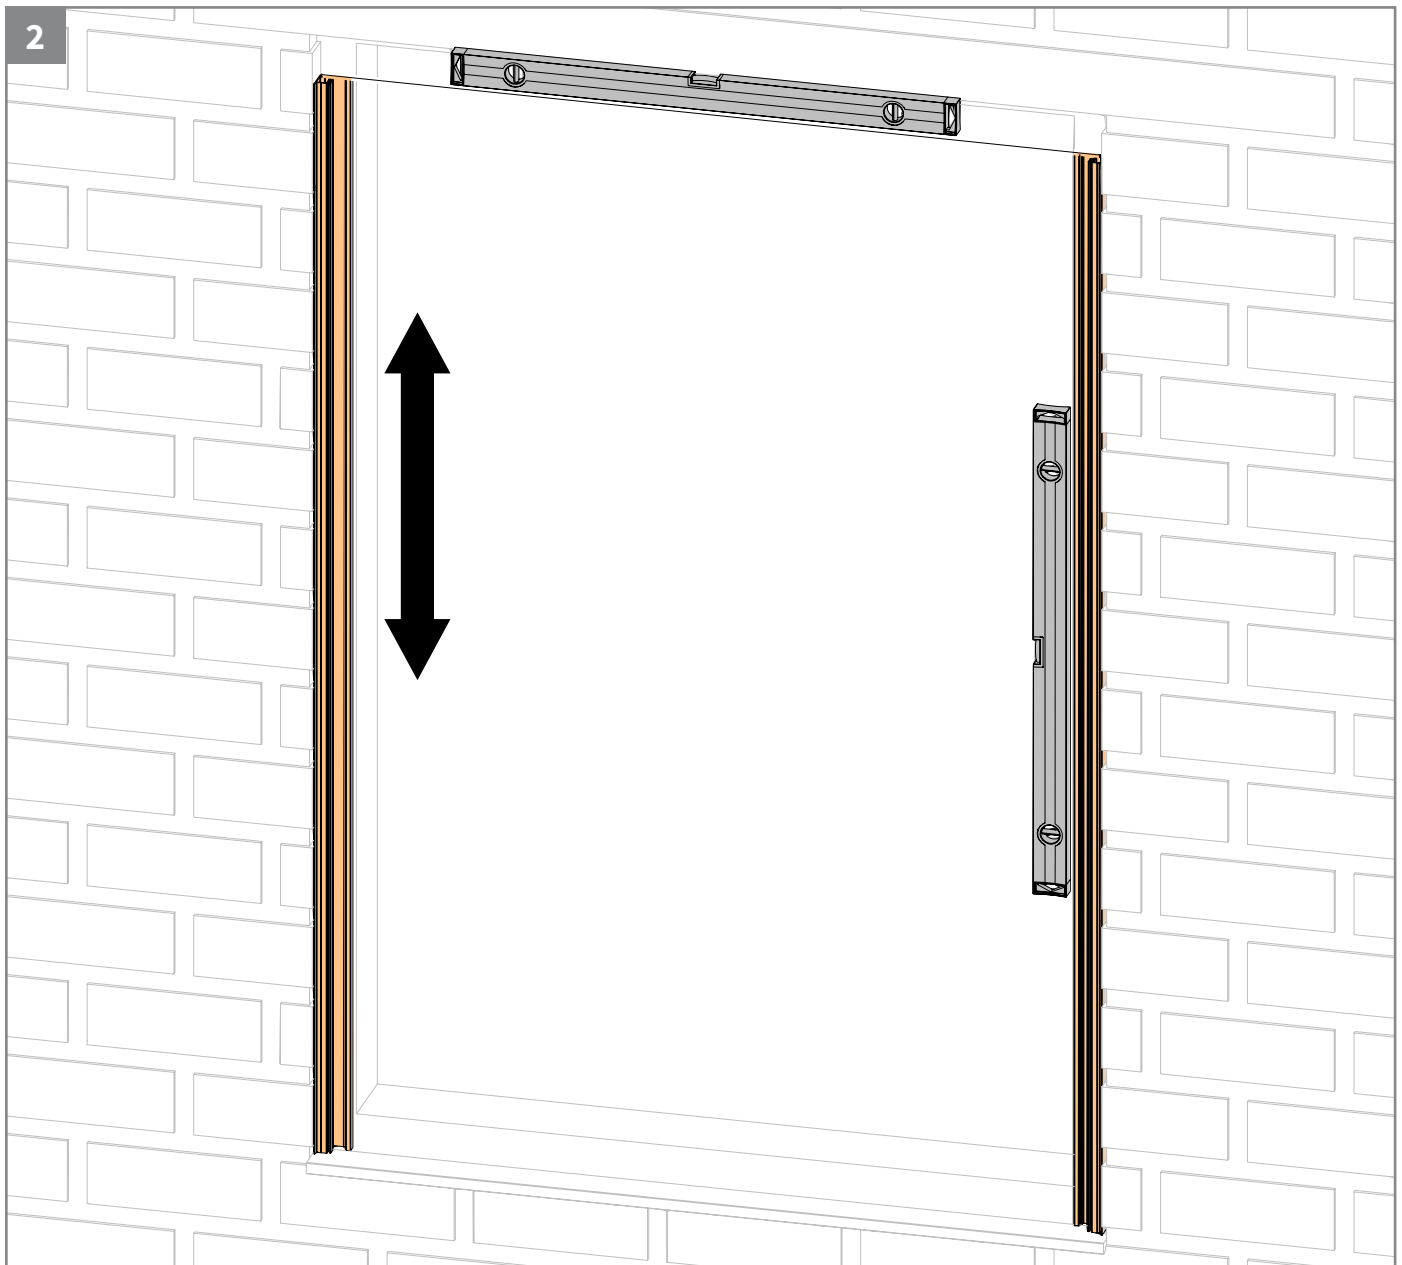

Controleer of de gevel vlak is

V550 Ritzscreen

V550 Ritzscreen

V550 Ritzscreen

6

V550 Ritzscreen

Option