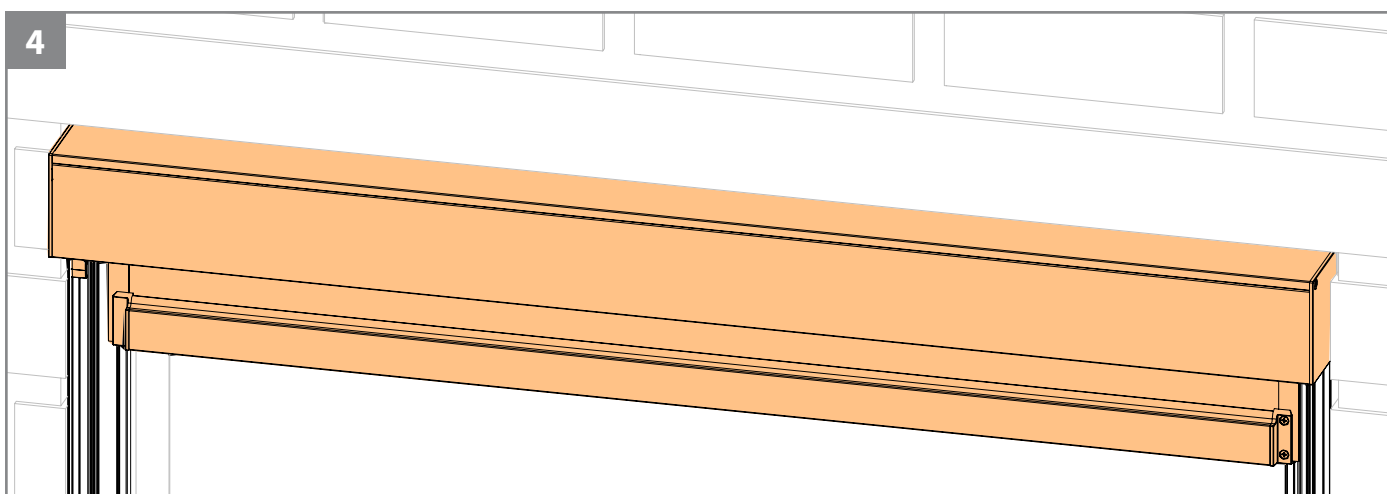

Controleer of de gevel vlak is

V550 Ritzscreen

V550 Ritzscreen

V550 Ritzscreen

6

V550 Ritzscreen

Option