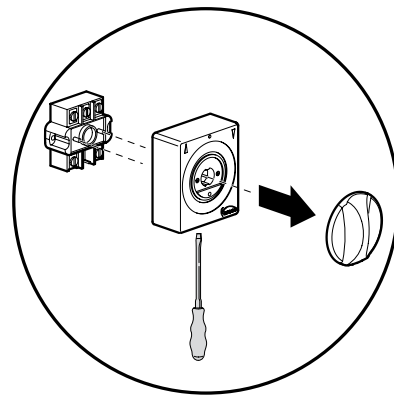

Controleer of de gevel vlak is

V550 Ritzscreen

V550 Ritzscreen

V550 Ritzscreen

6

V550 Ritzscreen

Option